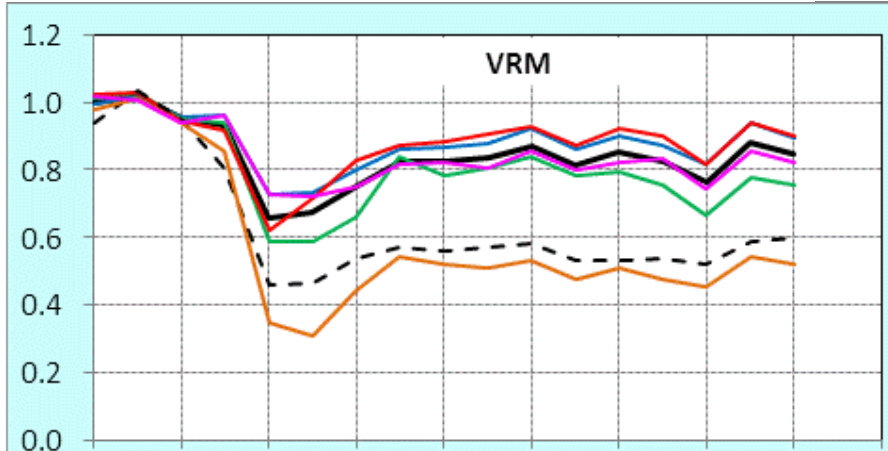

Data from the National Transit Database

Glossary:

VRH = vehicle revenue hours

VRM = vehicle revenue miles

Transit Mode Definitions:

Code	Mode	Code	Mode
CB	Commuter bus	MB	Bus
CR	Commuter rail	RB	Bus Rapid Transit
DR	Demand response	SR	Street Car
FB	Ferry	TB	Trolley Bus
HR	Heavy rail	VP	Van Pool
LR	Light rail	YR	Hybrid Rail

■ Vanpools

■ Buses

■ Light Rail and Street Cars

■ Other

National – Performance Measures Relative to 2019 Levels

Ratio
to Avg
2019
Levels

National Ridership vs. VRM – March 2021

Marks below the red line indicate greater loss of ridership than reductions in service

National – Heavy Rail

National-Commuter Rail

Ratio to
Average
2019
Levels

 All Commuter Rail Systems

National – Buses

Ratio to
Average
2019
Levels

All Bus Systems*

* Note: Smaller systems ignored