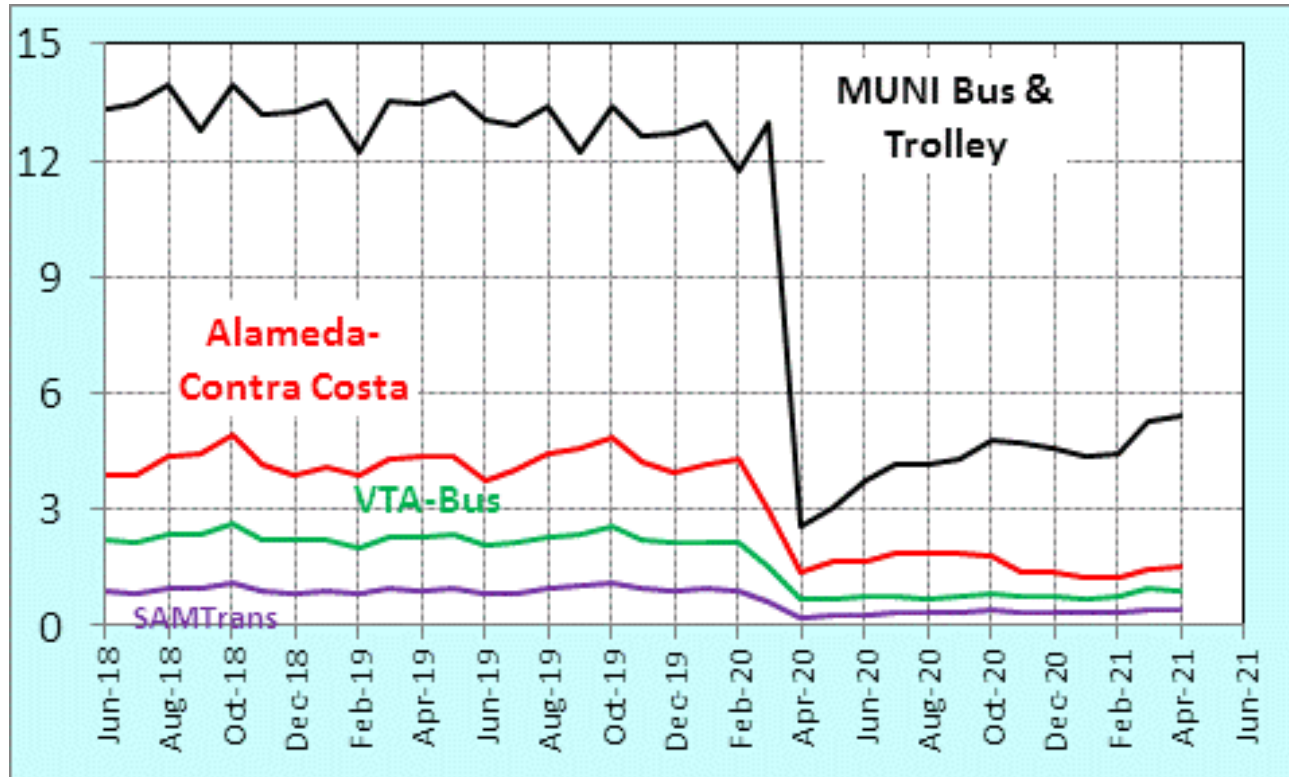

National - Light Rail

Ratio to Average 2019 Levels

All Light Rail Systems

Bay Area Transit Ridership by Mode

Bay Area Transit Mode Shares

Avg. 2019
Riders

Apr 2021
Riders

Bay Area Transit Ridership by Agency

Millions of Riders per Month

Note: Different Scale

Bay Area Commuter Rail Ridership as Share of Total Transit Riders

% of Total Transit Riders

Bay Area – Bus Ridership – Largest Agencies

Millions of
Riders per
Month

Bay Area – Bus Ridership – Smaller Agencies

Millions of
Riders per
Month

Sonoma includes Sonoma Co, Petaluma and Santa Rosa

Solano includes Solano Co and Fairfield

Contra Costa includes Central, West and Eastern Co. districts