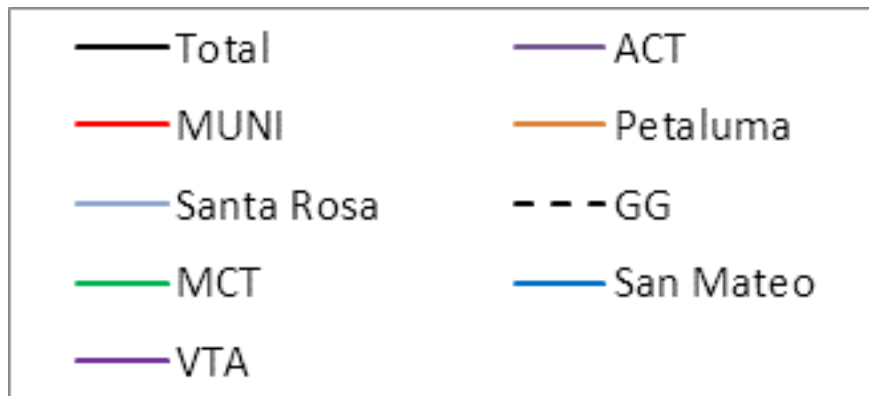

■ Vanpools

■ Buses

■ Light Rail and Street Cars

■ Other

National – Performance Measures Relative to 2019 Levels

Ratio
to Avg
2019
Levels

National Ridership vs. VRM – March 2021

Marks below the red line indicate greater loss of ridership than reductions in service

National – Heavy Rail

National-Commuter Rail

Ratio to
Average
2019
Levels

 All Commuter Rail Systems

National – Buses

Ratio to
Average
2019
Levels

All Bus Systems*

* Note: Smaller systems ignored

National - Light Rail

Ratio to Average 2019 Levels

All Light Rail Systems

Bay Area Transit Ridership by Mode

Bay Area Transit Mode Shares

Avg. 2019
Riders

Apr 2021
Riders

Bay Area Transit Ridership by Agency