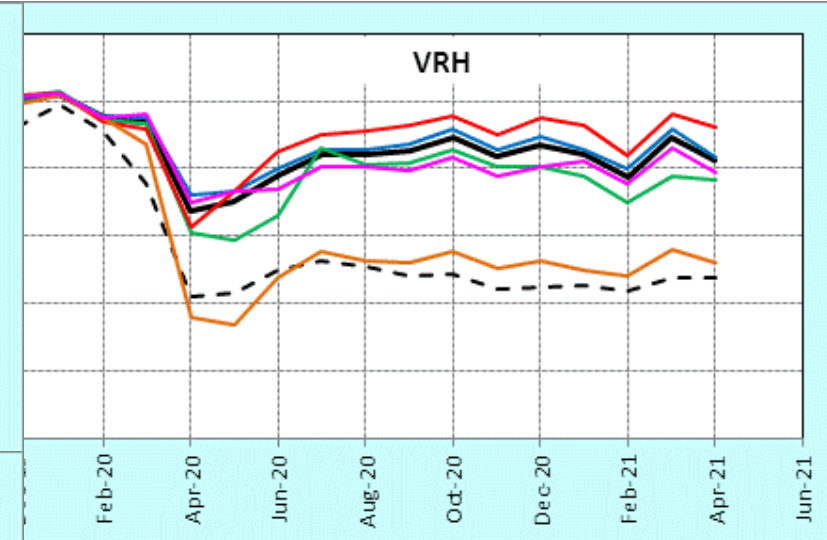

Data from the National Transit Database

Glossary:

VRH = vehicle revenue hours

VRM = vehicle revenue miles

Transit Mode Definitions:

Code	Mode	Code	Mode
CB	Commuter bus	MB	Bus
CR	Commuter rail	RB	Bus Rapid Transit
DR	Demand response	SR	Street Car
FB	Ferry	TB	Trolley Bus
HR	Heavy rail	VP	Van Pool
LR	Light rail	YR	Hybrid Rail

National Monthly Transit Ridership by Mode

Millions of Riders per Month

Note: Different Scale

National – Shares of Transit Riders by Mode

Average 2019

April 2021

■ Heavy Rail

■ Commuter Rail

■ Vanpools

■ Buses

■ Light Rail and Street Cars

■ Other

National – Performance Measures Relative to 2019 Levels

Ratio
to Avg
2019
Levels

National Ridership vs. VRM – March 2021

Marks below the red line indicate greater loss of ridership than reductions in service

National – Heavy Rail

National-Commuter Rail

Ratio to
Average
2019
Levels

 All Commuter Rail Systems

National – Buses

Ratio to
Average
2019
Levels

All Bus Systems*

* Note: Smaller systems ignored