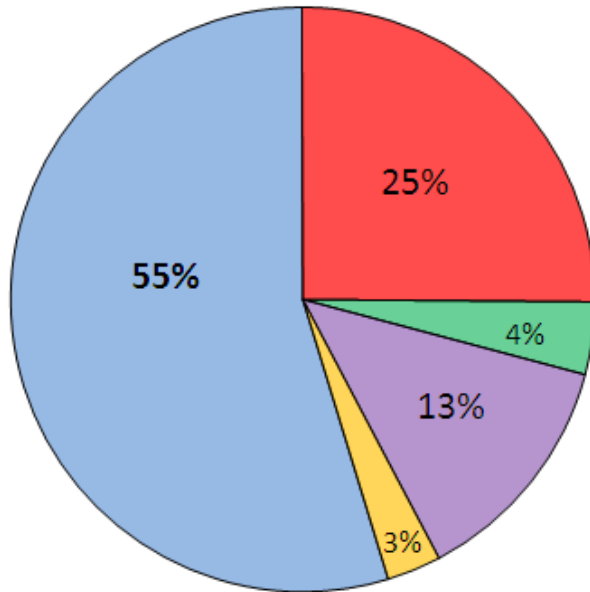

National - Light Rail

Ratio to Average 2019 Levels

All Light Rail Systems

Bay Area Transit Ridership by Mode

Bay Area Transit Mode Shares

Avg. 2019
Riders

Apr 2021
Riders

Bay Area Transit Ridership by Agency