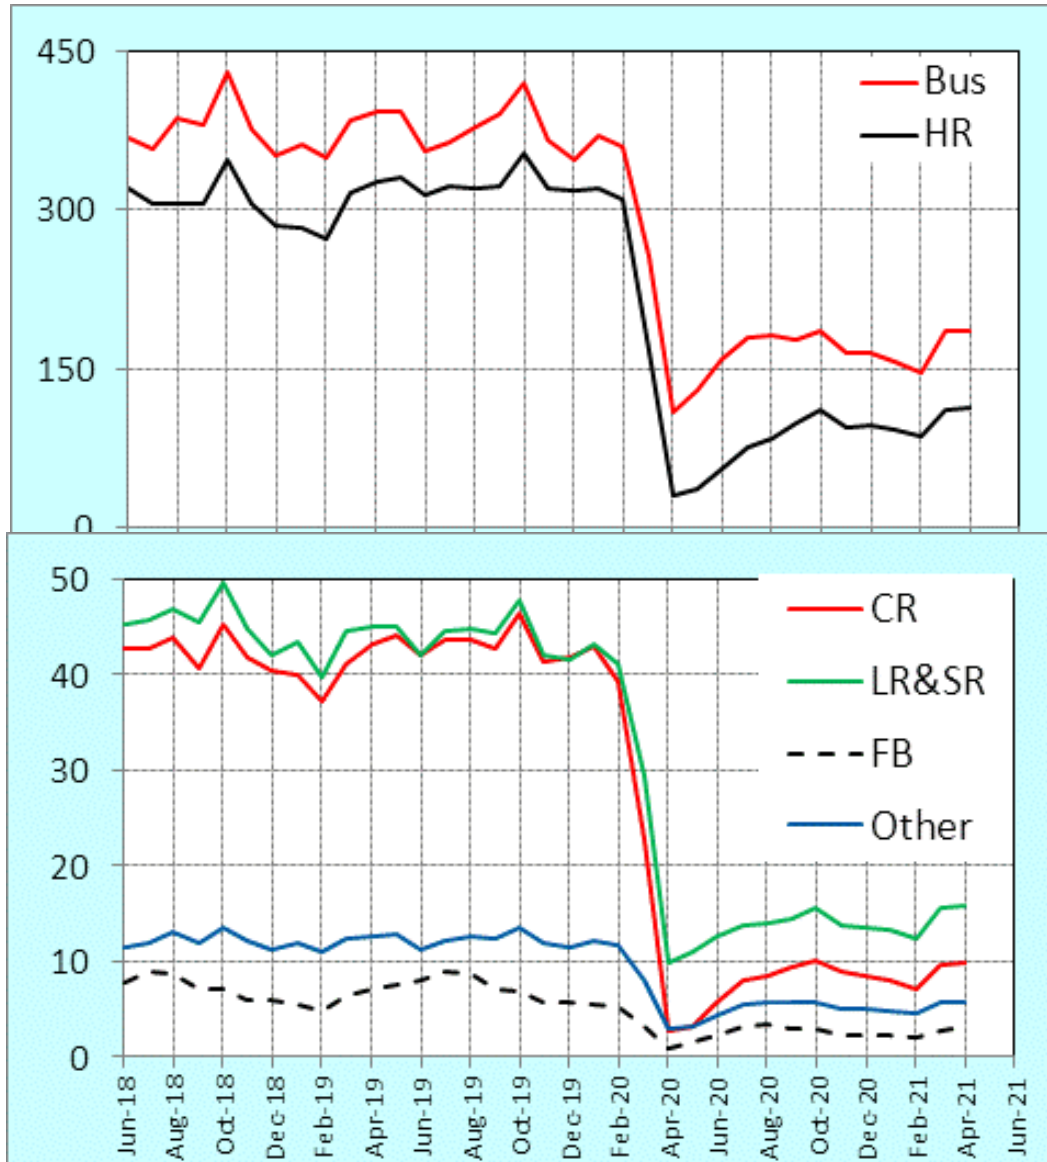

Data from the National Transit Database

Glossary:

VRH = vehicle revenue hours

VRM = vehicle revenue miles

Transit Mode Definitions:

Code	Mode	Code	Mode
CB	Commuter bus	MB	Bus
CR	Commuter rail	RB	Bus Rapid Transit
DR	Demand response	SR	Street Car
FB	Ferry	TB	Trolley Bus
HR	Heavy rail	VP	Van Pool
LR	Light rail	YR	Hybrid Rail

National Monthly Transit Ridership by Mode

Millions of Riders per Month

Note: Different Scale

National – Shares of Transit Riders by Mode

Average 2019

April 2021

■ Heavy Rail

■ Commuter Rail

■ Vanpools

■ Buses

■ Light Rail and Street Cars

■ Other

National – Performance Measures Relative to 2019 Levels

Ratio
to Avg
2019
Levels

National Ridership vs. VRM – March 2021

Marks below the red line indicate greater loss of ridership than reductions in service