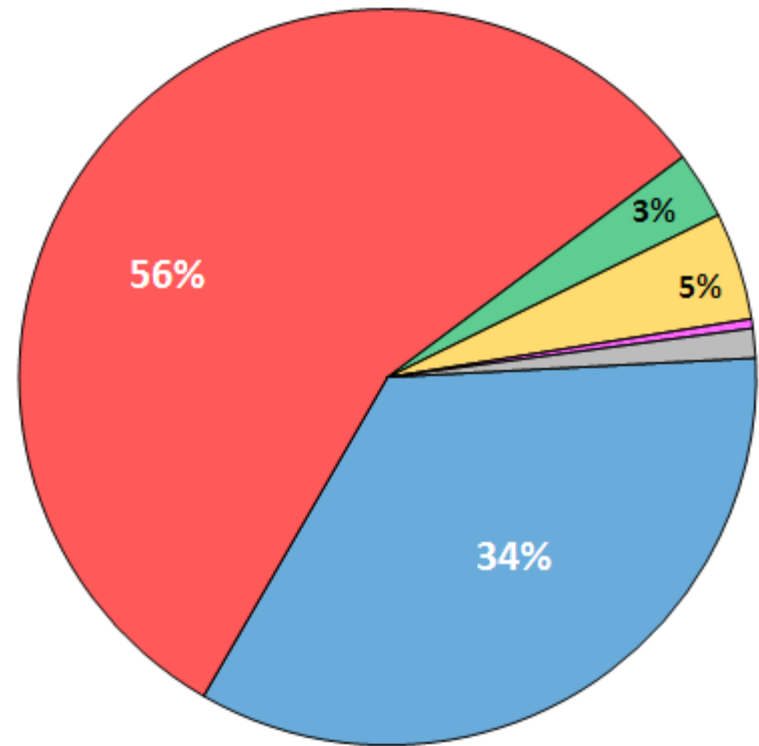

Data from the National Transit Database

Glossary:

VRH = vehicle revenue hours

VRM = vehicle revenue miles

Transit Mode Definitions:

Code	Mode	Code	Mode
CB	Commuter bus	MB	Bus
CR	Commuter rail	RB	Bus Rapid Transit
DR	Demand response	SR	Street Car
FB	Ferry	TB	Trolley Bus
HR	Heavy rail	VP	Van Pool
LR	Light rail	YR	Hybrid Rail

National Monthly Transit Ridership by Mode

Millions of Riders per Month

Note: Different Scale

National – Shares of Transit Riders by Mode

Average 2019

April 2021

■ Heavy Rail

■ Commuter Rail

■ Vanpools

■ Buses

■ Light Rail and Street Cars

■ Other

National – Performance Measures Relative to 2019 Levels

Ratio
to Avg
2019
Levels

National Ridership vs. VRM – March 2021

Marks below the red line indicate greater loss of ridership than reductions in service