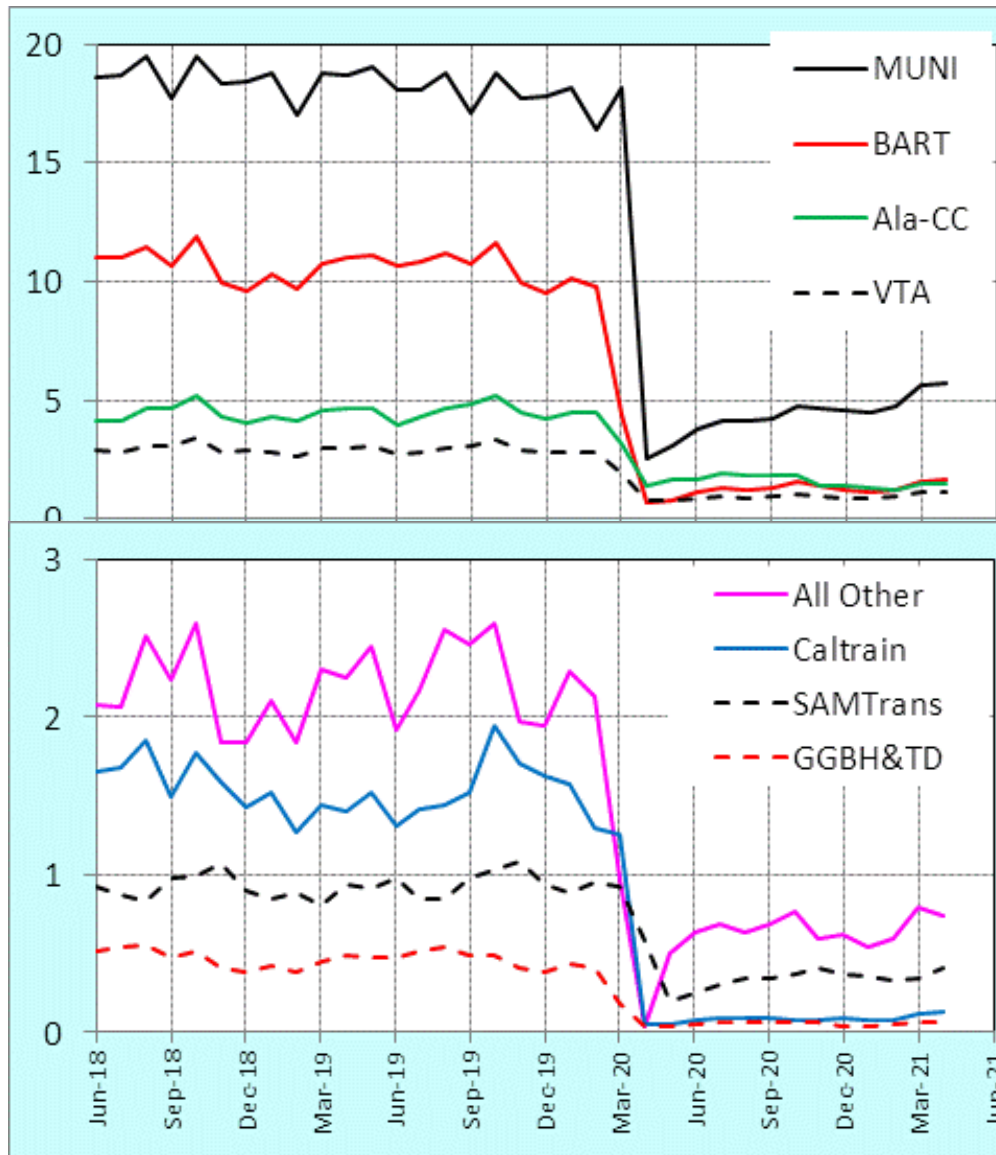

Bay Area Transit Ridership by Agency

Millions of Riders per Month

Note: Different Scale