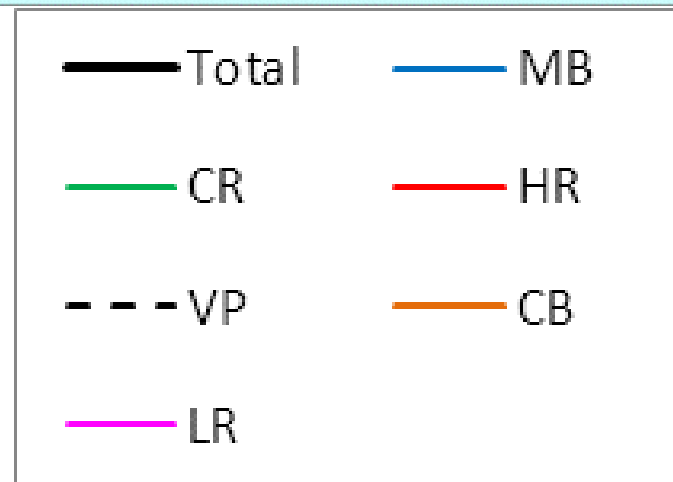

■ Vanpools

■ Buses

■ Light Rail and Street Cars

■ Other

National – Performance Measures Relative to 2019 Levels

Ratio
to Avg
2019
Levels

National Ridership vs. VRM – March 2021

Marks below the red line indicate greater loss of ridership than reductions in service