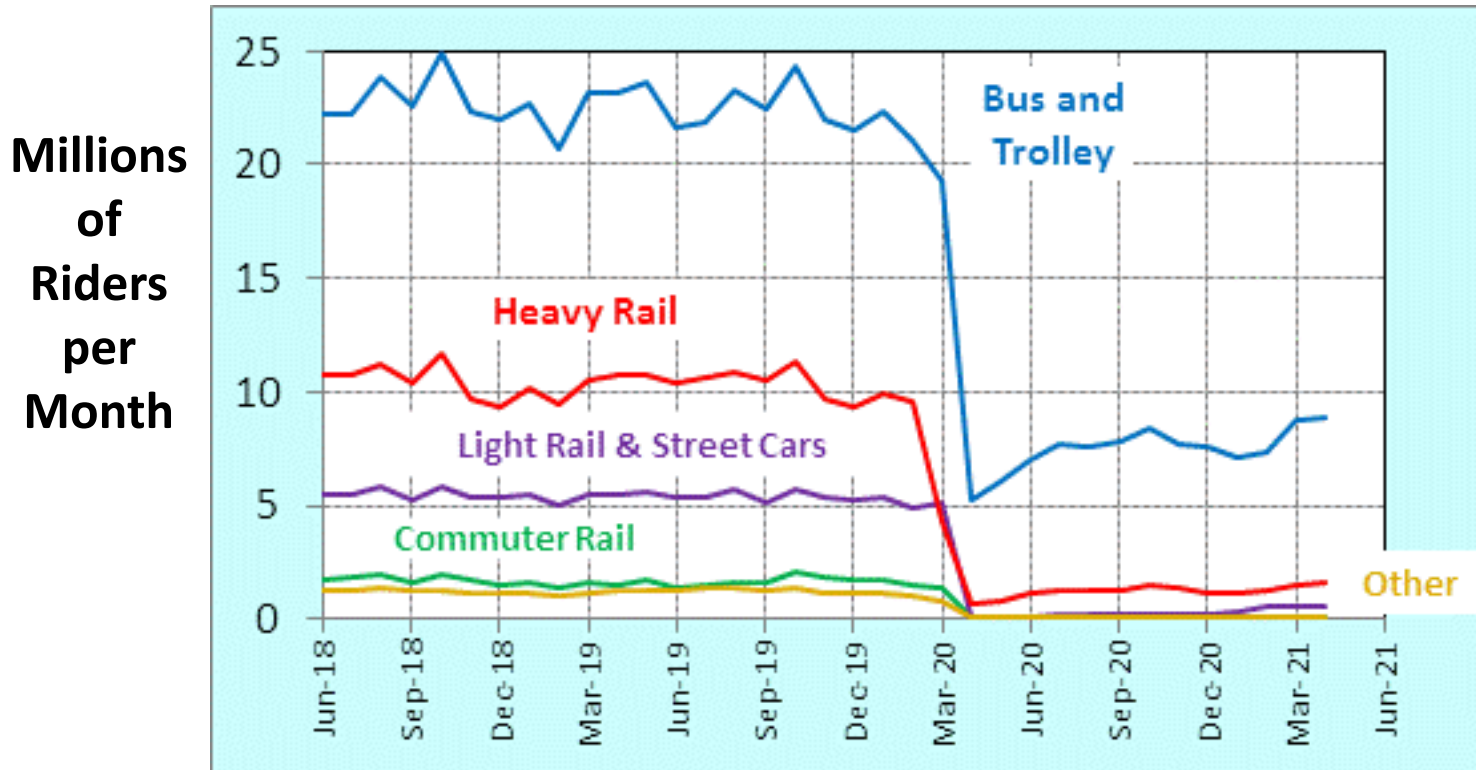

■ Vanpools

■ Buses

■ Light Rail and Street Cars

■ Other

National – Performance Measures Relative to 2019 Levels

Ratio
to Avg
2019
Levels

National Ridership vs. VRM – March 2021

Marks below the red line indicate greater loss of ridership than reductions in service

National – Heavy Rail

National-Commuter Rail

Ratio to
Average
2019
Levels

 All Commuter Rail Systems

National – Buses

Ratio to
Average
2019
Levels

All Bus Systems*

* Note: Smaller systems ignored

National - Light Rail

Ratio to Average 2019 Levels

All Light Rail Systems

Bay Area Transit Ridership by Mode

Bay Area Transit Mode Shares

Avg. 2019
Riders

Apr 2021
Riders

Bay Area Transit Ridership by Agency