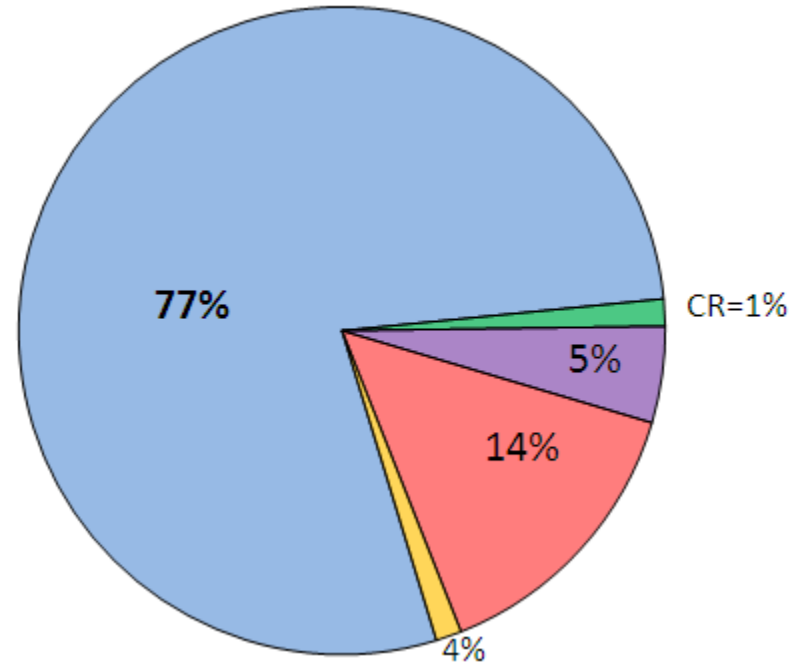

National - Light Rail

Ratio to Average 2019 Levels

All Light Rail Systems

Bay Area Transit Ridership by Mode

Bay Area Transit Mode Shares

Avg. 2019
Riders

Apr 2021
Riders

Bay Area Transit Ridership by Agency