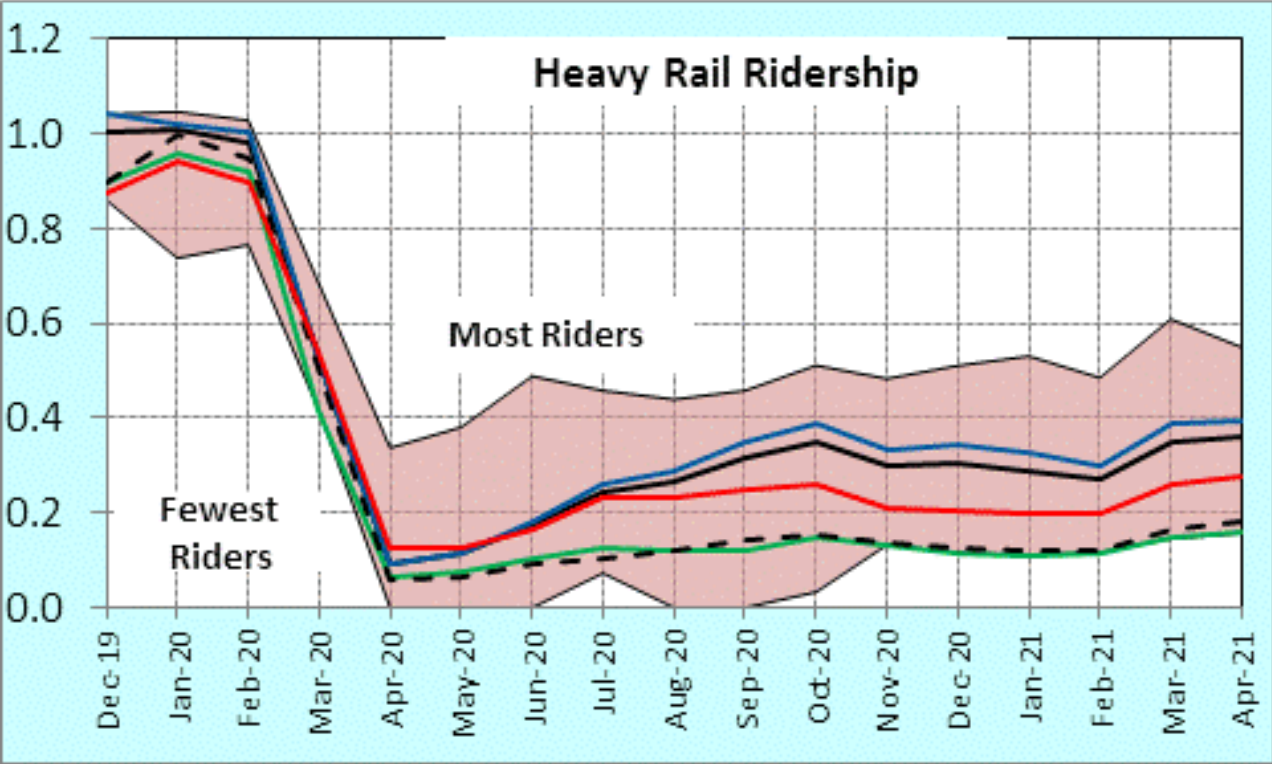

Data from the National Transit Database

Glossary:

VRH = vehicle revenue hours

VRM = vehicle revenue miles

Transit Mode Definitions:

Code	Mode	Code	Mode
CB	Commuter bus	MB	Bus
CR	Commuter rail	RB	Bus Rapid Transit
DR	Demand response	SR	Street Car
FB	Ferry	TB	Trolley Bus
HR	Heavy rail	VP	Van Pool
LR	Light rail	YR	Hybrid Rail

National Monthly Transit Ridership by Mode

Millions of Riders per Month

Note: Different Scale

National – Shares of Transit Riders by Mode

Average 2019

April 2021

■ Heavy Rail

■ Commuter Rail

■ Vanpools

■ Buses

■ Light Rail and Street Cars

■ Other

National – Performance Measures Relative to 2019 Levels

Ratio
to Avg
2019
Levels

National Ridership vs. VRM – March 2021

Marks below the red line indicate greater loss of ridership than reductions in service

National – Heavy Rail

National-Commuter Rail

Ratio to
Average
2019
Levels

 All Commuter Rail Systems

National – Buses

Ratio to
Average
2019
Levels

All Bus Systems*

* Note: Smaller systems ignored