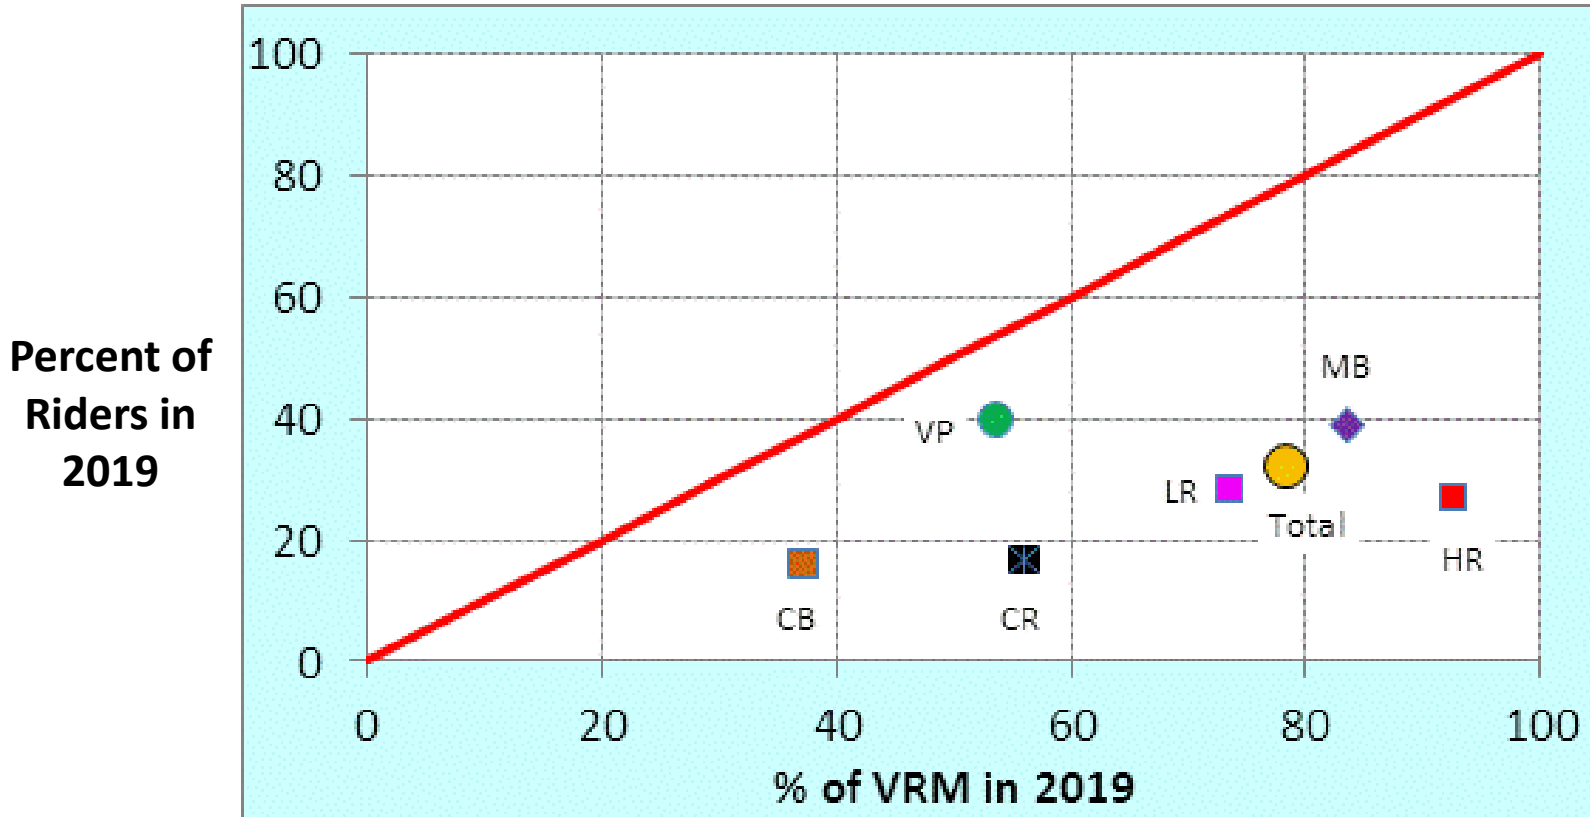

■ Vanpools

■ Buses

■ Light Rail and Street Cars

■ Other

National – Performance Measures Relative to 2019 Levels

Ratio
to Avg
2019
Levels

National Ridership vs. VRM – March 2021

Marks below the red line indicate greater loss of ridership than reductions in service