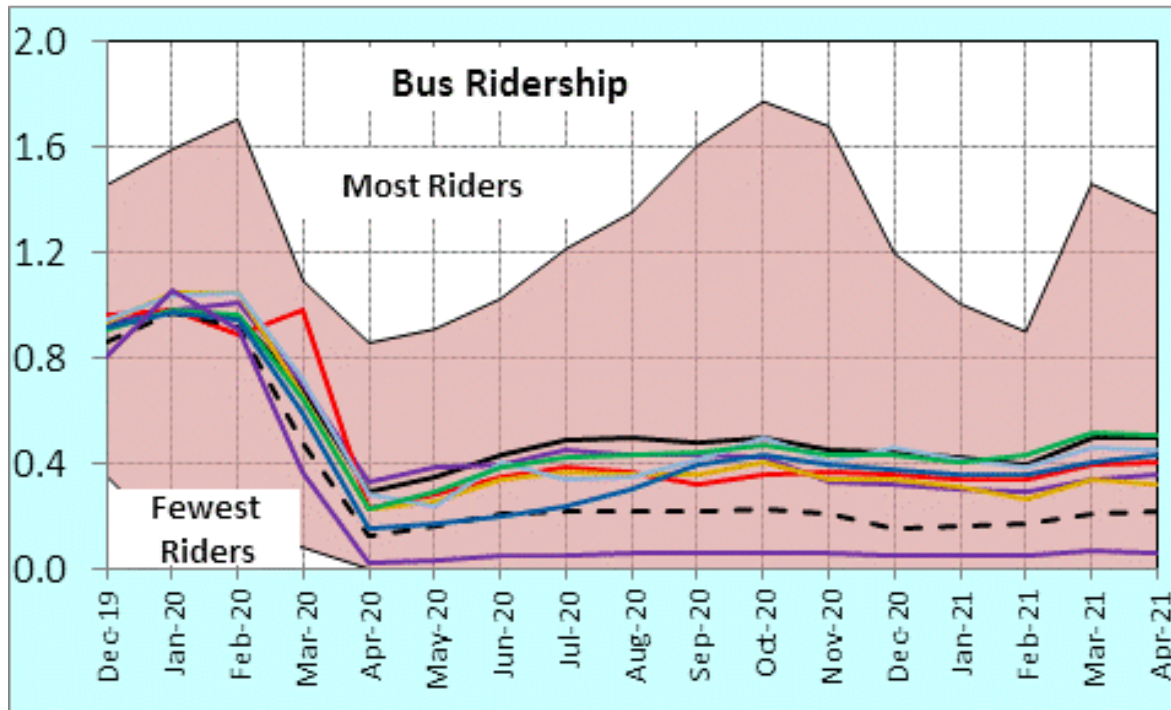

Data from the National Transit Database

Glossary:

VRH = vehicle revenue hours

VRM = vehicle revenue miles

Transit Mode Definitions:

Code	Mode	Code	Mode
CB	Commuter bus	MB	Bus
CR	Commuter rail	RB	Bus Rapid Transit
DR	Demand response	SR	Street Car
FB	Ferry	TB	Trolley Bus
HR	Heavy rail	VP	Van Pool
LR	Light rail	YR	Hybrid Rail

■ Vanpools

■ Buses

■ Light Rail and Street Cars

■ Other

National – Performance Measures Relative to 2019 Levels

Ratio
to Avg
2019
Levels

National Ridership vs. VRM – March 2021

Marks below the red line indicate greater loss of ridership than reductions in service

National – Heavy Rail

National-Commuter Rail

Ratio to
Average
2019
Levels

 All Commuter Rail Systems

National – Buses

Ratio to
Average
2019
Levels

All Bus Systems*

* Note: Smaller systems ignored

National - Light Rail

Ratio to Average 2019 Levels

All Light Rail Systems

Bay Area Transit Ridership by Mode

Bay Area Transit Mode Shares

Avg. 2019
Riders

Apr 2021
Riders

Bay Area Transit Ridership by Agency