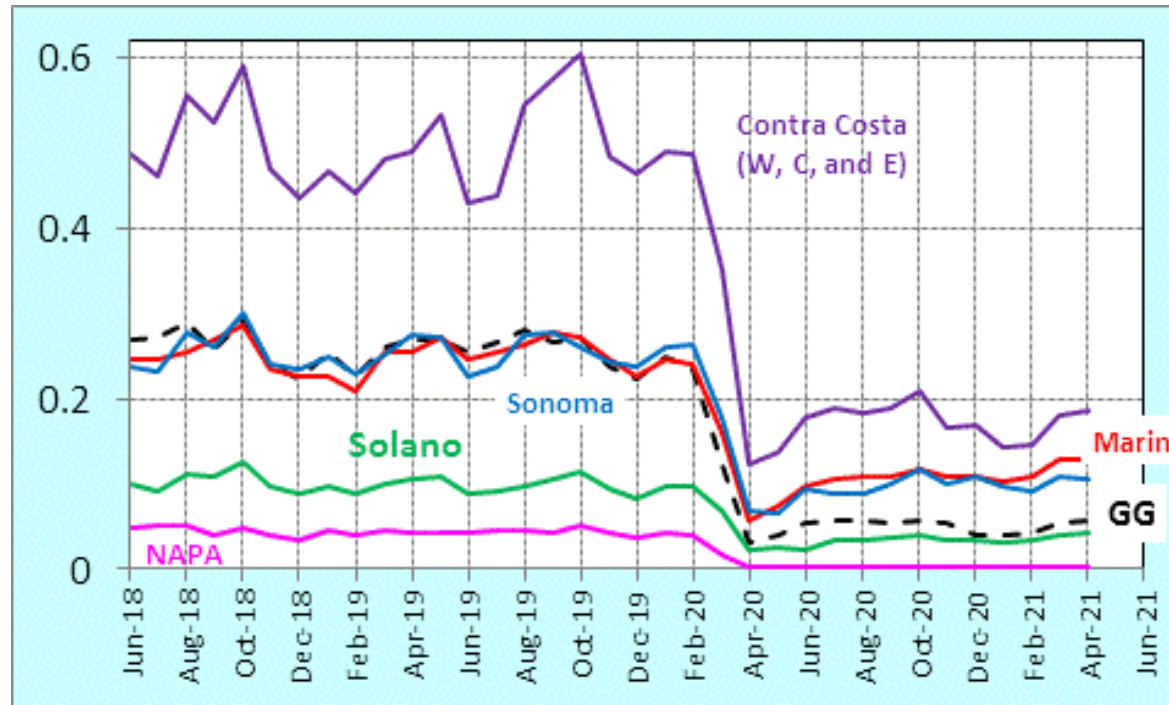

National - Light Rail

Ratio to Average 2019 Levels

All Light Rail Systems

Bay Area Transit Ridership by Mode

Bay Area Transit Mode Shares

Avg. 2019
Riders

Apr 2021
Riders

Bay Area Transit Ridership by Agency

Millions of Riders per Month

Note: Different Scale

Bay Area Commuter Rail Ridership as Share of Total Transit Riders

% of Total Transit Riders

Bay Area – Bus Ridership – Largest Agencies

Millions of
Riders per
Month

Bay Area – Bus Ridership – Smaller Agencies

Millions of
Riders per
Month

Sonoma includes Sonoma Co, Petaluma and Santa Rosa

Solano includes Solano Co and Fairfield

Contra Costa includes Central, West and Eastern Co. districts