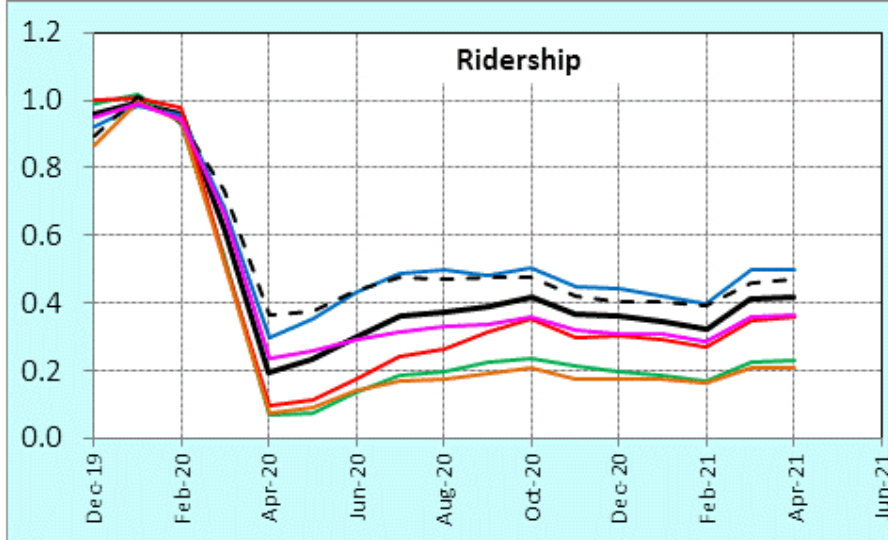

Data from the National Transit Database

Glossary:

VRH = vehicle revenue hours

VRM = vehicle revenue miles

Transit Mode Definitions:

Code	Mode	Code	Mode
CB	Commuter bus	MB	Bus
CR	Commuter rail	RB	Bus Rapid Transit
DR	Demand response	SR	Street Car
FB	Ferry	TB	Trolley Bus
HR	Heavy rail	VP	Van Pool
LR	Light rail	YR	Hybrid Rail

National Monthly Transit Ridership by Mode

Millions of Riders per Month

Note: Different Scale

National – Shares of Transit Riders by Mode

Average 2019

April 2021

■ Heavy Rail

■ Commuter Rail

■ Vanpools

■ Buses

■ Light Rail and Street Cars

■ Other

National – Performance Measures Relative to 2019 Levels

Ratio
to Avg
2019
Levels

National Ridership vs. VRM – March 2021

Marks below the red line indicate greater loss of ridership than reductions in service

National – Heavy Rail

National-Commuter Rail

Ratio to
Average
2019
Levels

 All Commuter Rail Systems

National – Buses

Ratio to
Average
2019
Levels

All Bus Systems*

* Note: Smaller systems ignored