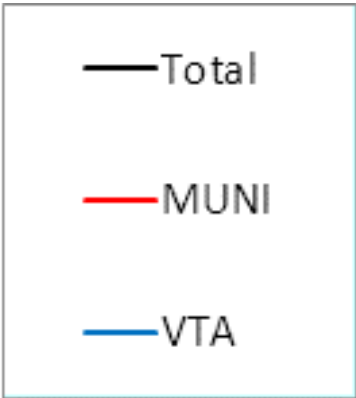

■ Vanpools

■ Buses

■ Light Rail and Street Cars

■ Other

National – Performance Measures Relative to 2019 Levels

Ratio
to Avg
2019
Levels

National Ridership vs. VRM – March 2021

Marks below the red line indicate greater loss of ridership than reductions in service

National – Heavy Rail

National-Commuter Rail

Ratio to
Average
2019
Levels

 All Commuter Rail Systems

National – Buses

Ratio to
Average
2019
Levels

All Bus Systems*

* Note: Smaller systems ignored

National - Light Rail

Ratio to Average 2019 Levels

All Light Rail Systems

Bay Area Transit Ridership by Mode

Bay Area Transit Mode Shares

Avg. 2019
Riders

Apr 2021
Riders

Bay Area Transit Ridership by Agency