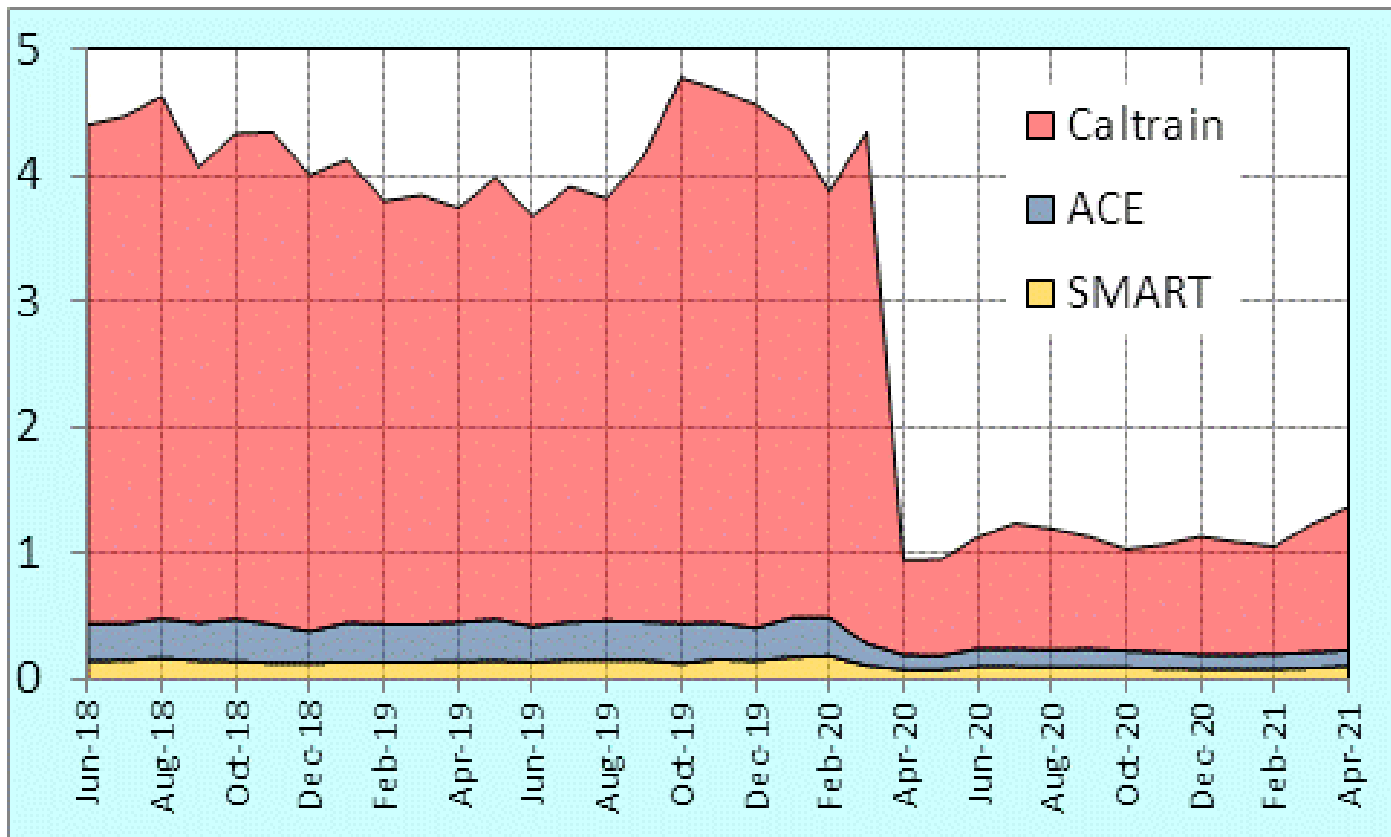

Bay Area Commuter Rail Ridership as Share of Total Transit Riders

% of Total Transit Riders