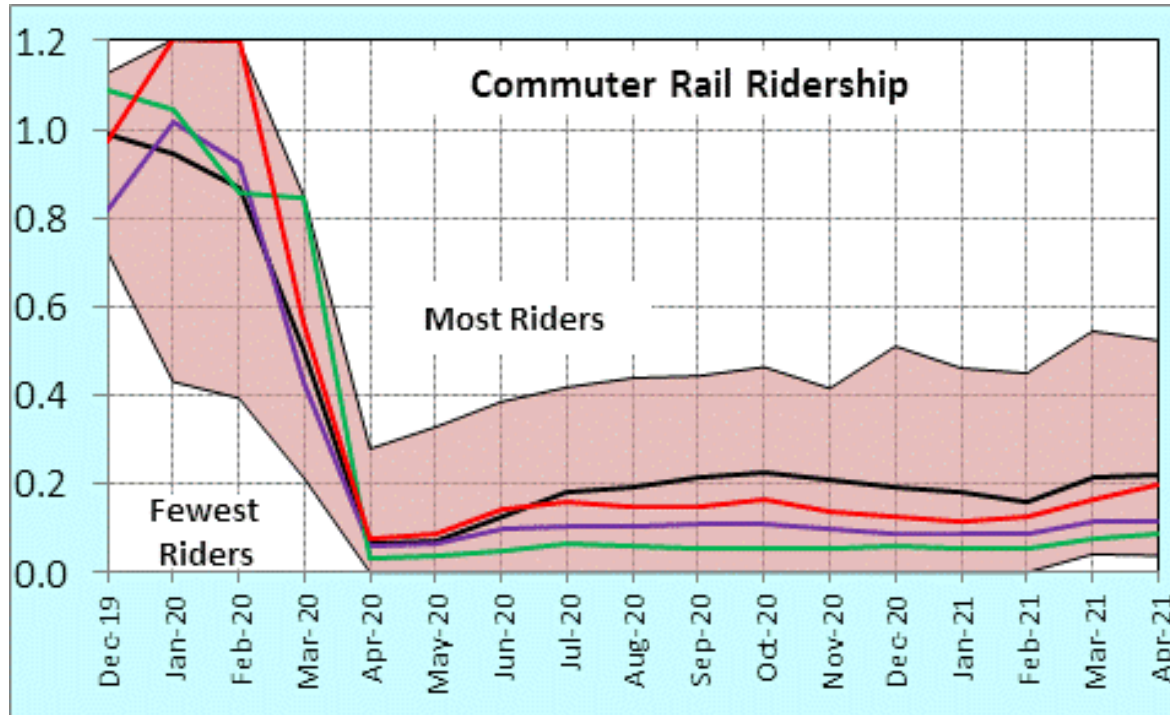

Data from the National Transit Database

Glossary:

VRH = vehicle revenue hours

VRM = vehicle revenue miles

Transit Mode Definitions:

Code	Mode	Code	Mode
CB	Commuter bus	MB	Bus
CR	Commuter rail	RB	Bus Rapid Transit
DR	Demand response	SR	Street Car
FB	Ferry	TB	Trolley Bus
HR	Heavy rail	VP	Van Pool
LR	Light rail	YR	Hybrid Rail

National Monthly Transit Ridership by Mode

Millions of Riders per Month

Note: Different Scale

National – Shares of Transit Riders by Mode

Average 2019

April 2021

■ Heavy Rail

■ Commuter Rail

■ Vanpools

■ Buses

■ Light Rail and Street Cars

■ Other

National – Performance Measures Relative to 2019 Levels

Ratio
to Avg
2019
Levels

National Ridership vs. VRM – March 2021

Marks below the red line indicate greater loss of ridership than reductions in service

National – Heavy Rail

National-Commuter Rail

Ratio to
Average
2019
Levels

 All Commuter Rail Systems

National – Buses

Ratio to
Average
2019
Levels

All Bus Systems*

* Note: Smaller systems ignored