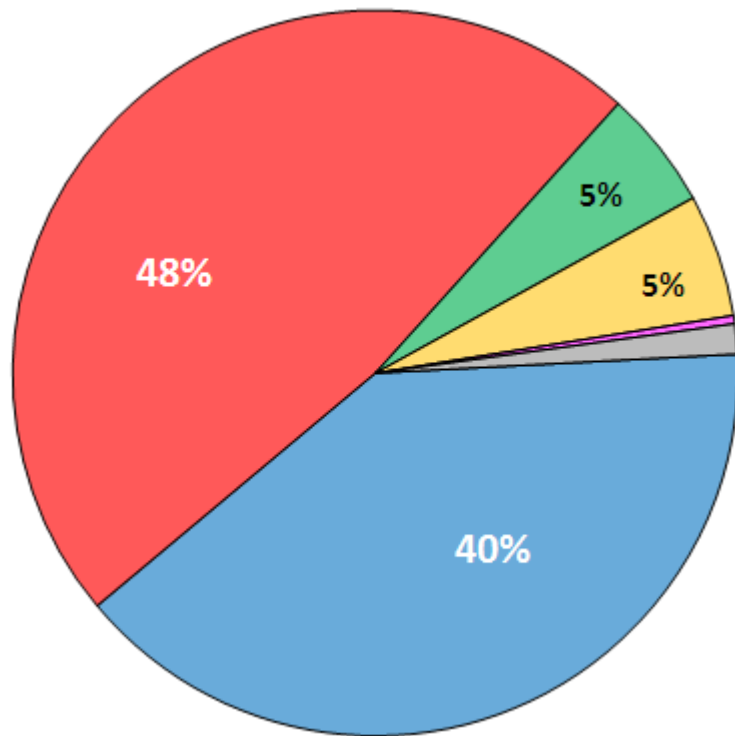

Data from the National Transit Database

Glossary:

VRH = vehicle revenue hours

VRM = vehicle revenue miles

Transit Mode Definitions:

Code	Mode	Code	Mode
CB	Commuter bus	MB	Bus
CR	Commuter rail	RB	Bus Rapid Transit
DR	Demand response	SR	Street Car
FB	Ferry	TB	Trolley Bus
HR	Heavy rail	VP	Van Pool
LR	Light rail	YR	Hybrid Rail

National Monthly Transit Ridership by Mode

Millions of Riders per Month

Note: Different Scale

National – Shares of Transit Riders by Mode

Average 2019

April 2021

■ Heavy Rail

■ Commuter Rail

■ Vanpools

■ Buses

■ Light Rail and Street Cars

■ Other

National – Performance Measures Relative to 2019 Levels

Ratio
to Avg
2019
Levels

National Ridership vs. VRM – March 2021

Marks below the red line indicate greater loss of ridership than reductions in service