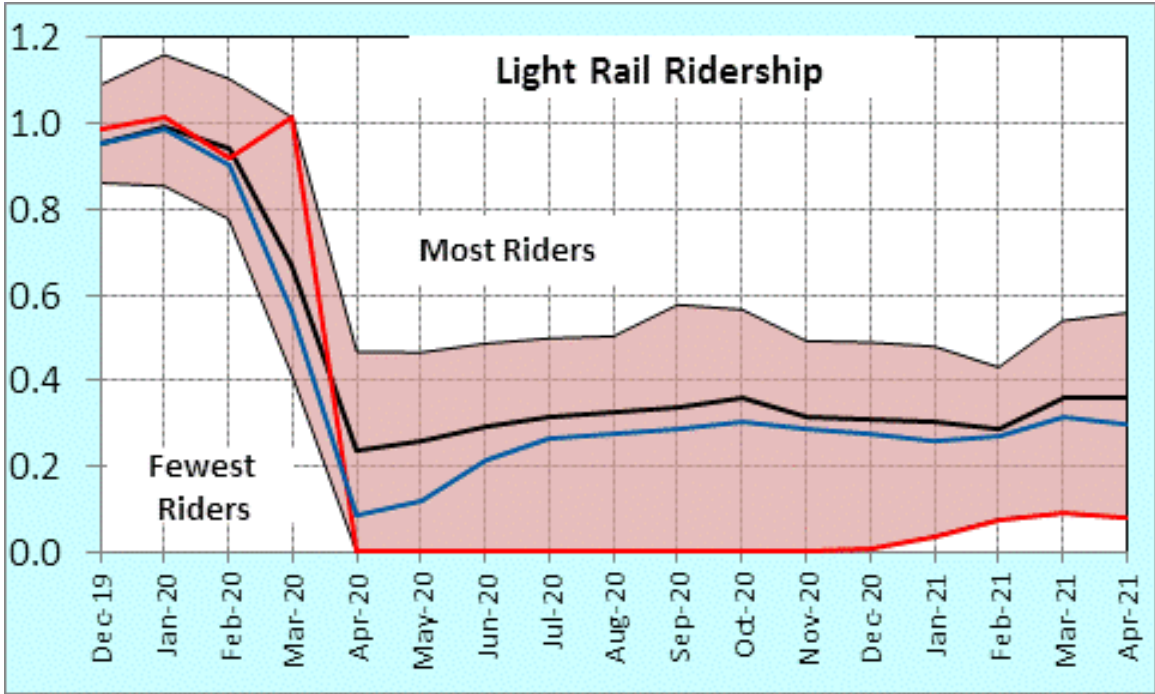

■ Vanpools

■ Buses

■ Light Rail and Street Cars

■ Other

National – Performance Measures Relative to 2019 Levels

Ratio
to Avg
2019
Levels

National Ridership vs. VRM – March 2021

Marks below the red line indicate greater loss of ridership than reductions in service

National – Heavy Rail

National-Commuter Rail

Ratio to
Average
2019
Levels

 All Commuter Rail Systems

National – Buses

Ratio to
Average
2019
Levels

All Bus Systems*

* Note: Smaller systems ignored

National - Light Rail

Ratio to Average 2019 Levels

All Light Rail Systems

Bay Area Transit Ridership by Mode

Bay Area Transit Mode Shares

Avg. 2019
Riders

Apr 2021
Riders

Bay Area Transit Ridership by Agency